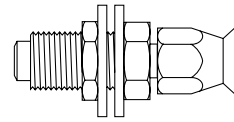

GALFER
FK
052A

**RACOR RECTO MACHO FIJO LARGO
FIXED STRAIGHT MALE BULKHEAD CAR FITTING**

M.10 x 1.00	FK003D008A	FK002D008A
M.10 x 1.25	FK003D008B	FK002D008B
3/8 (24h UNF)	FK003D008C	FK002D008C
1/8 (28h GAS)	FK003D008D	FK002D008D
7/16 (24h)	FK013D008F